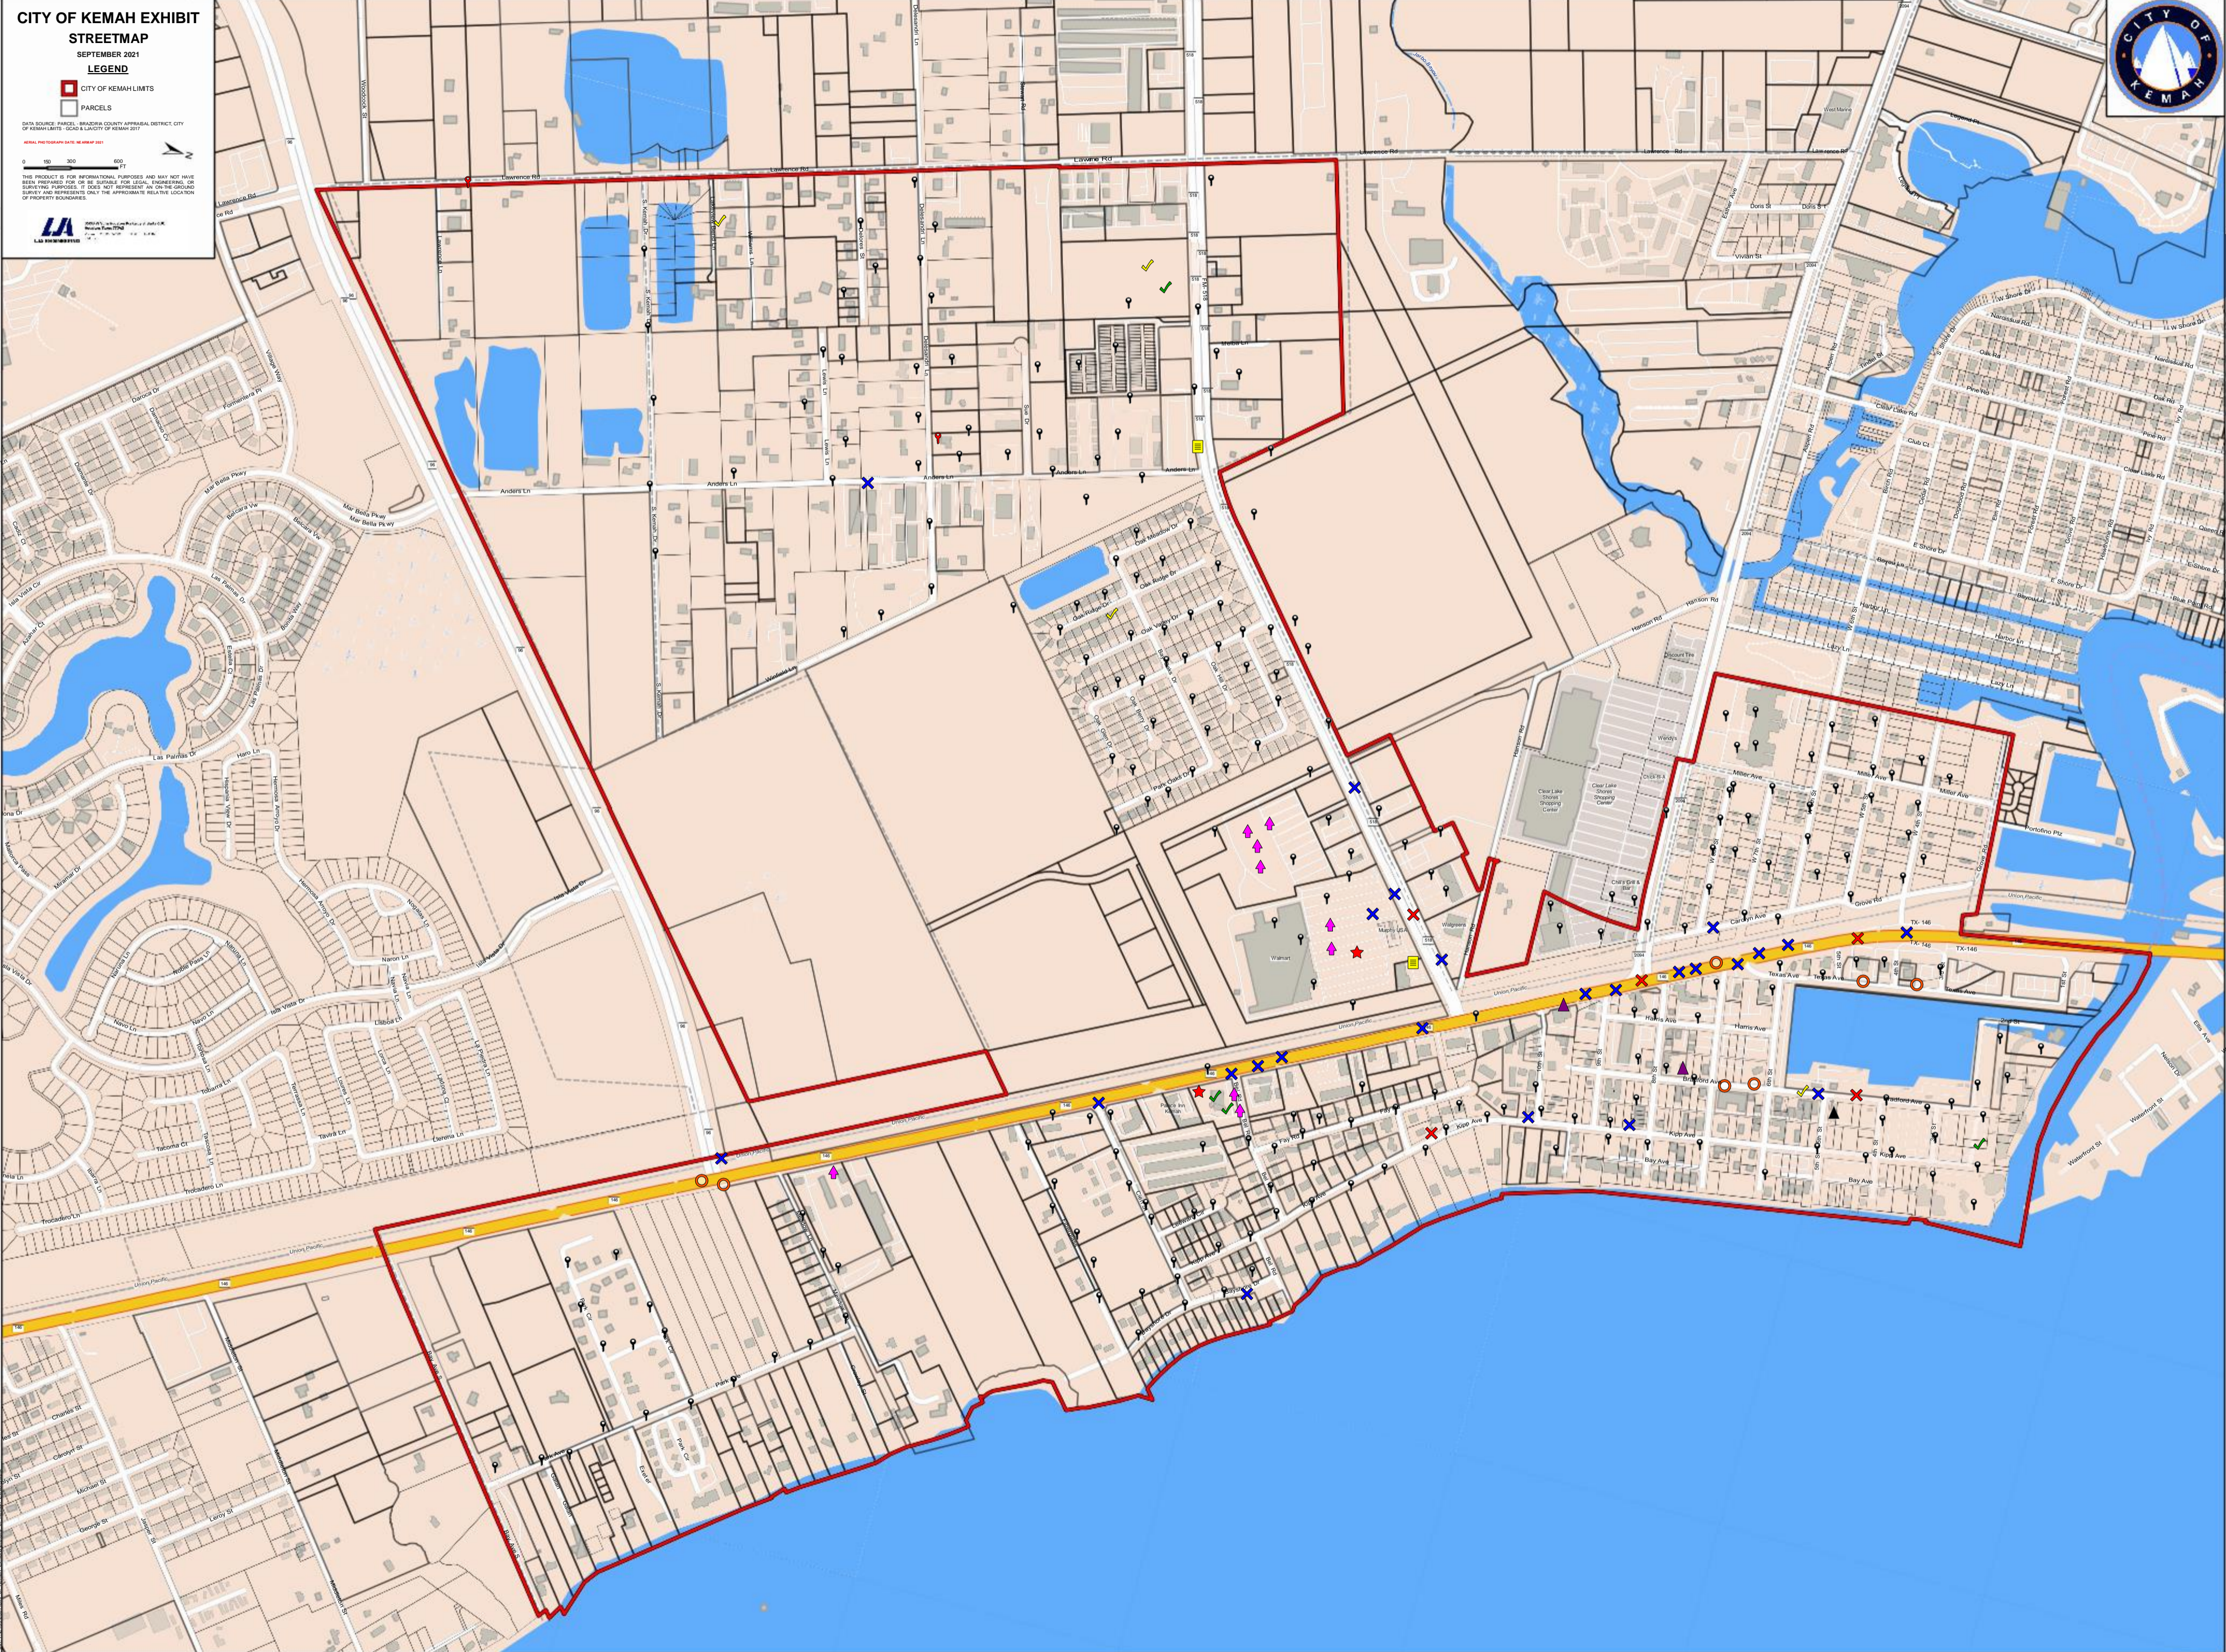

CITY OF KEMAH EXHIBIT STREETMAP

SEPTEMBER 2021

LEGEND

- CITY OF KEMAH LIMITS
- PARCELS

DATA SOURCE: PARCEL: BRADSHAW COUNTY APPRAISAL DISTRICT; CITY OF KEMAH LIMITS - GCAD & LAYOUT OF KEMAH 2017

ANALYSIS PHOTOGRAPHY DATE: 08/20/2021

0 150 300 600 FT

THIS PRODUCT IS FOR INFORMATIONAL PURPOSES ONLY AND MAY NOT BE USED FOR LEGAL, ENGINEERING, OR SURVEYING PURPOSES. IT DOES NOT REPRESENT AN ON-THE-GROUND SURVEY AND REPRESENTS ONLY THE APPROXIMATE RELATIVE LOCATION OF PROPERTY BOUNDARIES.